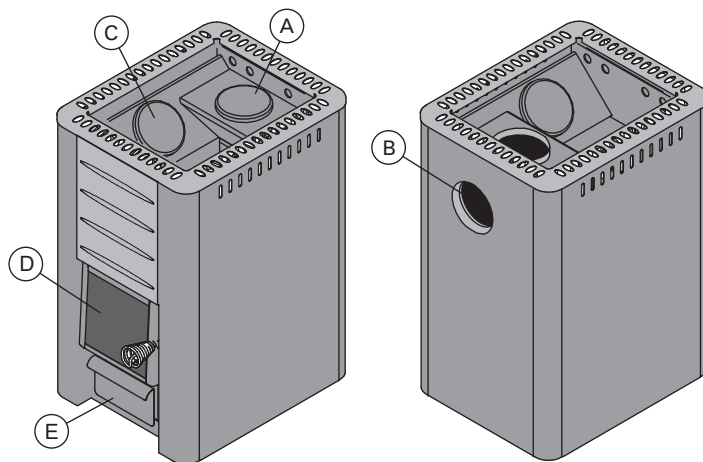

1.1. Stove Parts

- A. Upper connection opening
- B. Rear connection opening
- C. Soot opening
- D. Stove door
- E. Ash box

WX096

ZKIP-720

Z2ES-125

ZKIP-721

Z2ES-127

ZKIP-140

ZKIP-170
(M1/M3)

WX048

ZTS-36

ZKIP-10

Stove parts. Note! Only use replacement parts recommended by the manufacturer. Unauthorised modification of the stove is prohibited.