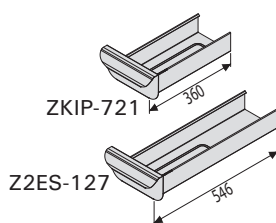

1.1. Stove Parts

- A. Upper connection opening
- B. Rear connection opening
- C. Soot opening
- D. Stove door
- E. Ash box

WX096

ZKIP-720

Z2ES-125

ZKIP-721

Z2ES-127

ZKIP-140

ZKIP-170
(M1/M3)

WX048

ZTS-36

ZKIP-10

Stove parts. Note! Only use replacement parts recommended by the manufacturer. Unauthorised modification of the stove is prohibited.