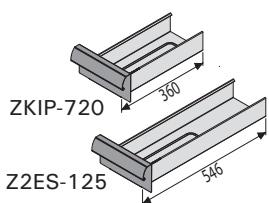

1.1. Stove Parts

- A. Upper connection opening
- B. Rear connection opening
- C. Soot opening
- D. Stove door
- E. Ash box

WX096

ZKIP-720

Z2ES-125

ZKIP-721

Z2ES-127

ZKIP-140

ZKIP-170
(M1/M3)

WX048

ZTS-36

ZKIP-10

Stove parts. Note! Only use replacement parts recommended by the manufacturer. Unauthorised modification of the stove is prohibited.