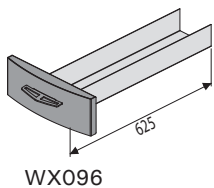

1.1. Stove Parts

- A. Upper connection opening
- B. Rear connection opening
- C. Soot opening
- D. Stove door
- E. Ash box

WX096

ZKIP-720

Z2ES-125

ZKIP-721

Z2ES-127

ZKIP-140

ZKIP-170
(M1/M3)

WX048

ZTS-36

ZKIP-10

Stove parts. Note! Only use replacement parts recommended by the manufacturer. Unauthorised modification of the stove is prohibited.