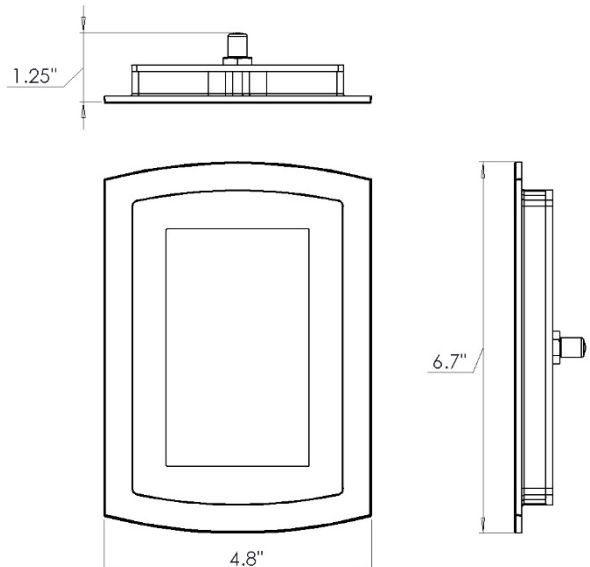

**Signatouch Series features:**

- Can be mounted vertically or horizontally
- 2 user settings
- Day clock
- 16 finishes

**Installation Notes:**

The control should be installed 60” inches from the floor of the shower, inside the shower only, and away from the steam head.

**Product Specification:**

The user interface control shall be 5.6” x 3.5” x 0.65” in dimension. The Control shall be made from black acrylic(-BK,-WHT) or billet aluminum (Other Finishes) and includes the ability to operate and control: Smart Steam, Fast Start, Auto PowerFlush, Light and Sound System. By using a 100% networked digital technology.

**Shipping Information:**

Weight.....1.25 lbs.  
 Length.....9.5 in.  
 Width.....6.5 in.  
 Height.....2.5 in.

For any further assistance please contact ThermaSol at  
 800.776.0711 or [sales@thermasol.com](mailto:sales@thermasol.com)