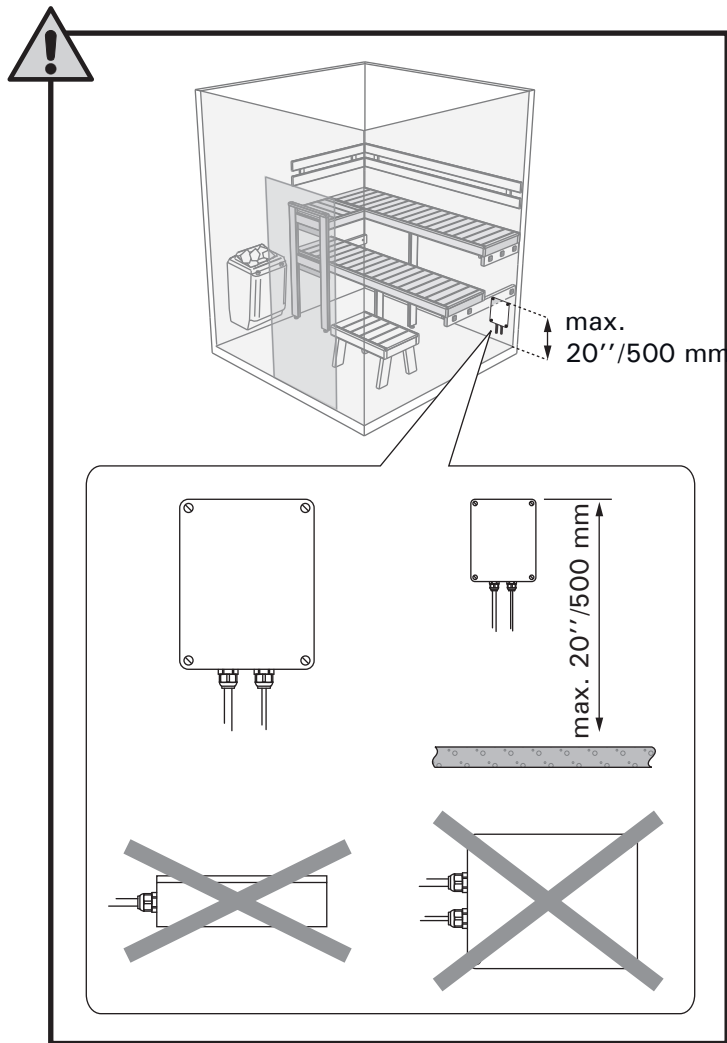

HPCU3L, HPCU4L

3000-3200 K
Warm white
Blanc chaud

Please remove all packaging plastics before installation!
Retirez tous les plastiques d'emballage avant l'installation!

Remove all packaging plastics before installation!
Remove adhesive backing from the LED strip!

Retirez tous les plastiques d'emballage avant l'installation!
Enlever le support adhésif de la bande LED!

This product may only be connected to the electrical network in accordance with the current regulations by an authorised, licensed professional electrician.