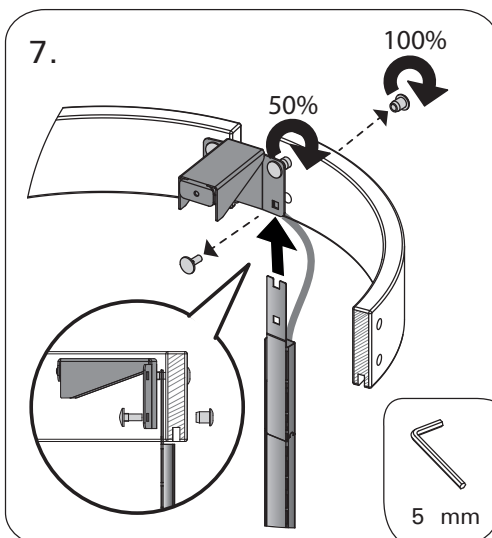

HPCU3L, HPCU4L

3000-3200 K
Warm white
Blanc chaud

Please remove all packaging plastics before installation!
Retirez tous les plastiques d'emballage avant l'installation!

Remove all packaging plastics before installation!
Remove adhesive backing from the LED strip!

Retirez tous les plastiques d'emballage avant l'installation!
Enlever le support adhésif de la bande LED!

This product may only be connected to the electrical network in accordance with the current regulations by an authorised, licensed professional electrician.