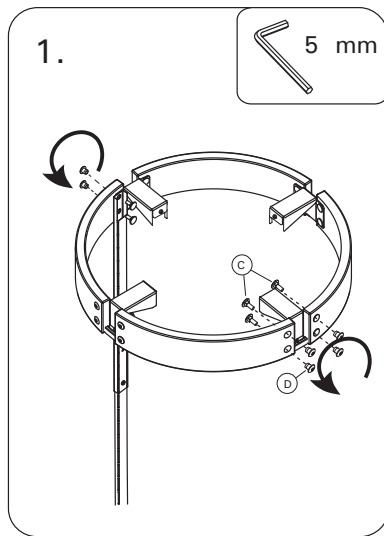

HPCU3L, HPCU4L

3000-3200 K
Warm white
Blanc chaud

Please remove all packaging plastics before installation!
Retirez tous les plastiques d'emballage avant l'installation!

Remove all packaging plastics before installation!
Remove adhesive backing from the LED strip!

Retirez tous les plastiques d'emballage avant l'installation!
Enlever le support adhésif de la bande LED!

This product may only be connected to the electrical network in accordance with the current regulations by an authorised, licensed professional electrician.