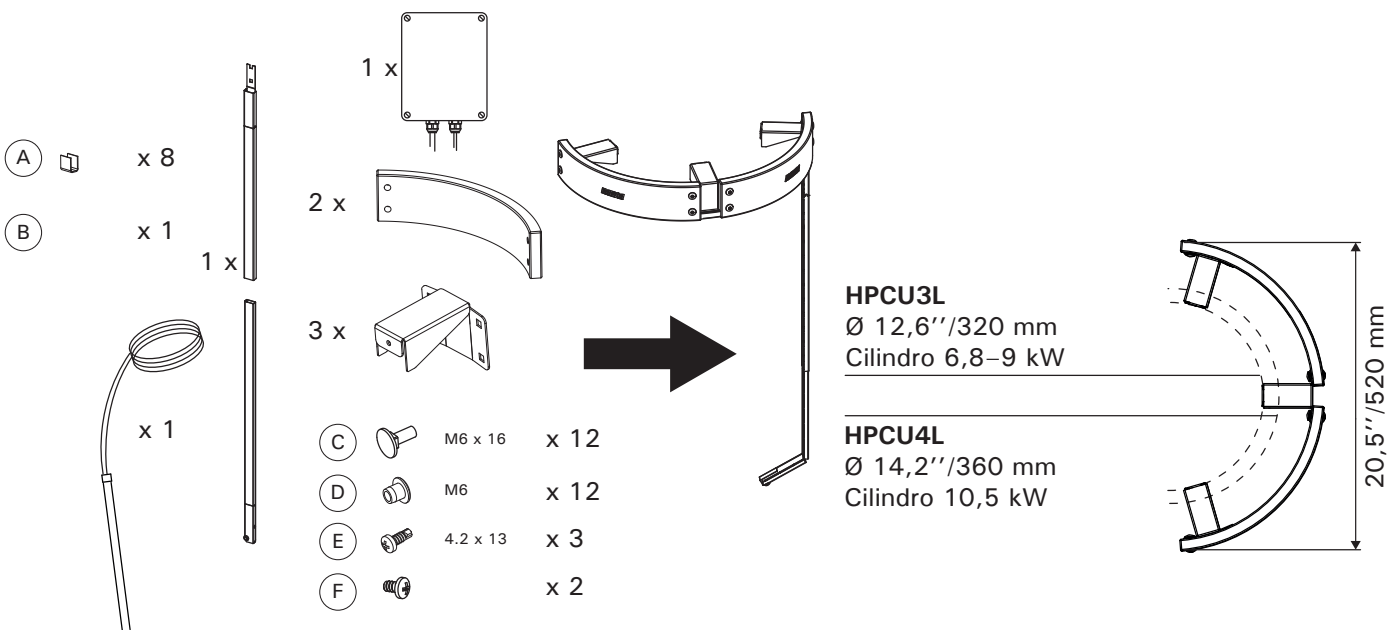

HPCU3L, HPCU4L

3000-3200 K
Warm white
Blanc chaud

Please remove all packaging plastics before installation!
Retirez tous les plastiques d'emballage avant l'installation!

Remove all packaging plastics before installation!
Remove adhesive backing from the LED strip!

Retirez tous les plastiques d'emballage avant l'installation!
Enlever le support adhésif de la bande LED!

This product may only be connected to the electrical network in accordance with the current regulations by an authorised, licensed professional electrician.