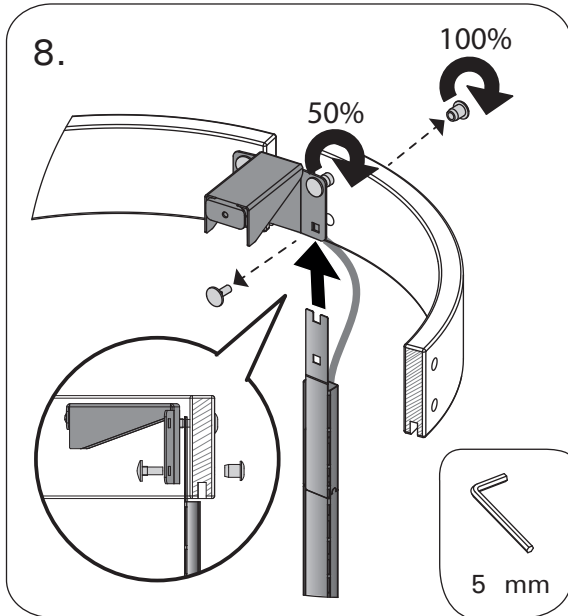

HPCU3L, HPCU4L

3000-3200 K
Warm white
Blanc chaud

Please remove all packaging plastics before installation!
Retirez tous les plastiques d'emballage avant l'installation!

Remove all packaging plastics before installation!
Remove adhesive backing from the LED strip!

Retirez tous les plastiques d'emballage avant l'installation!
Enlever le support adhésif de la bande LED!

This product may only be connected to the electrical network in accordance with the current regulations by an authorised, licensed professional electrician.