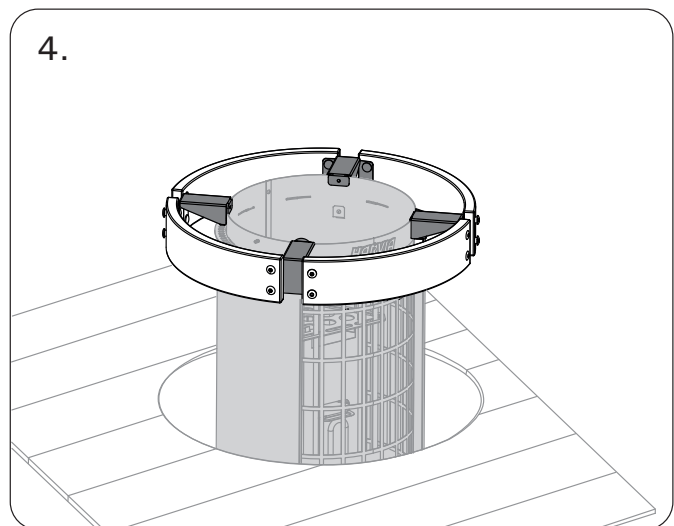

HPCU3L, HPCU4L

3000-3200 K
Warm white
Blanc chaud

Please remove all packaging plastics before installation!
Retirez tous les plastiques d'emballage avant l'installation!

Remove all packaging plastics before installation!
Remove adhesive backing from the LED strip!

Retirez tous les plastiques d'emballage avant l'installation!
Enlever le support adhésif de la bande LED!

This product may only be connected to the electrical network in accordance with the current regulations by an authorised, licensed professional electrician.