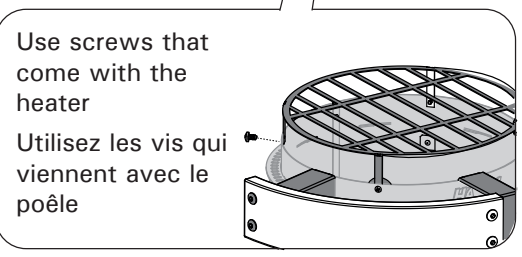

HPCU3L, HPCU4L

3000-3200 K
Warm white
Blanc chaud

Please remove all packaging plastics before installation!
Retirez tous les plastiques d'emballage avant l'installation!

Remove all packaging plastics before installation!
Remove adhesive backing from the LED strip!

Retirez tous les plastiques d'emballage avant l'installation!
Enlever le support adhésif de la bande LED!

This product may only be connected to the electrical network in accordance with the current regulations by an authorised, licensed professional electrician.