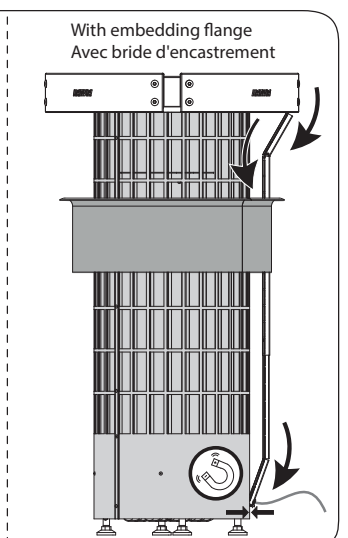

HPCU3L, HPCU4L

3000-3200 K
Warm white
Blanc chaud

Please remove all packaging plastics before installation!
Retirez tous les plastiques d'emballage avant l'installation!

Remove all packaging plastics before installation!
Remove adhesive backing from the LED strip!

Retirez tous les plastiques d'emballage avant l'installation!
Enlever le support adhésif de la bande LED!

This product may only be connected to the electrical network in accordance with the current regulations by an authorised, licensed professional electrician.