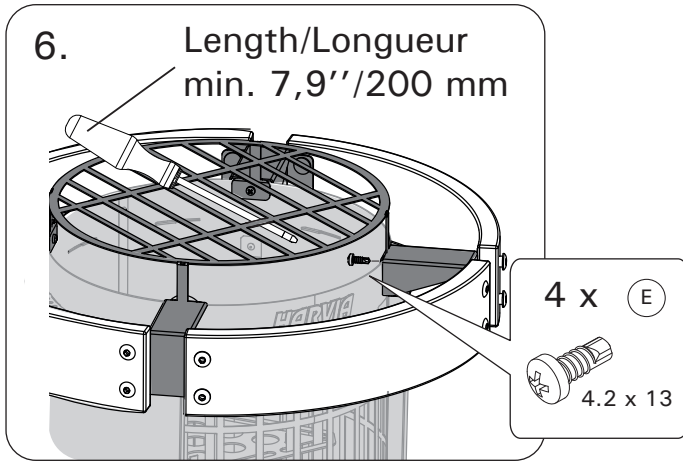

HPCU3L, HPCU4L

3000-3200 K
Warm white
Blanc chaud

Please remove all packaging plastics before installation!
Retirez tous les plastiques d'emballage avant l'installation!

Remove all packaging plastics before installation!
Remove adhesive backing from the LED strip!

Retirez tous les plastiques d'emballage avant l'installation!
Enlever le support adhésif de la bande LED!

This product may only be connected to the electrical network in accordance with the current regulations by an authorised, licensed professional electrician.