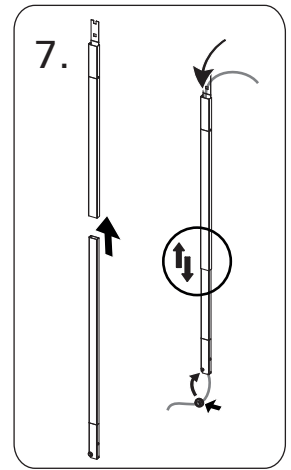

HPCU3L, HPCU4L

3000-3200 K
Warm white
Blanc chaud

Please remove all packaging plastics before installation!
Retirez tous les plastiques d'emballage avant l'installation!

Remove all packaging plastics before installation!
Remove adhesive backing from the LED strip!

Retirez tous les plastiques d'emballage avant l'installation!
Enlever le support adhésif de la bande LED!

This product may only be connected to the electrical network in accordance with the current regulations by an authorised, licensed professional electrician.