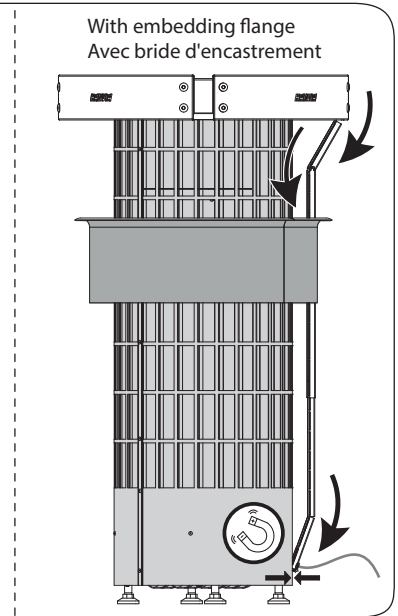

HPCU3L, HPCU4L

3000-3200 K
Warm white
Blanc chaud

Please remove all packaging plastics before installation!
Retirez tous les plastiques d'emballage avant l'installation!

Remove all packaging plastics before installation!
Remove adhesive backing from the LED strip!

Retirez tous les plastiques d'emballage avant l'installation!
Enlever le support adhésif de la bande LED!

This product may only be connected to the electrical network in accordance with the current regulations by an authorised, licensed professional electrician.