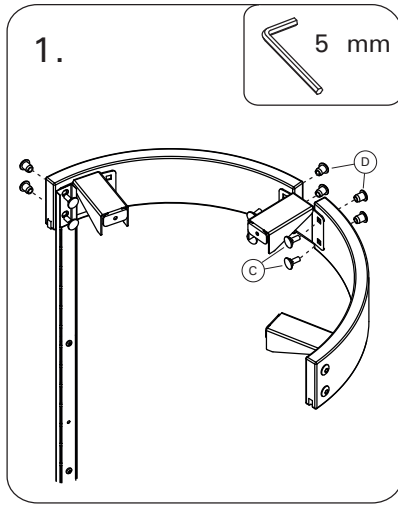

HPCU3L, HPCU4L

3000-3200 K
Warm white
Blanc chaud

Please remove all packaging plastics before installation!
Retirez tous les plastiques d'emballage avant l'installation!

Remove all packaging plastics before installation!
Remove adhesive backing from the LED strip!

Retirez tous les plastiques d'emballage avant l'installation!
Enlever le support adhésif de la bande LED!

This product may only be connected to the electrical network in accordance with the current regulations by an authorised, licensed professional electrician.