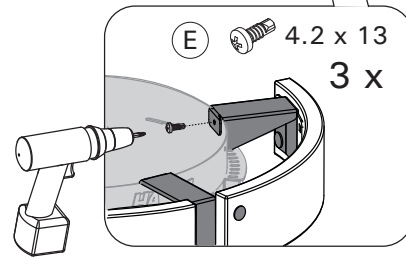

HPCU3L, HPCU4L

3000-3200 K
Warm white
Blanc chaud

Please remove all packaging plastics before installation!
Retirez tous les plastiques d'emballage avant l'installation!

Remove all packaging plastics before installation!
Remove adhesive backing from the LED strip!

Retirez tous les plastiques d'emballage avant l'installation!
Enlever le support adhésif de la bande LED!

This product may only be connected to the electrical network in accordance with the current regulations by an authorised, licensed professional electrician.