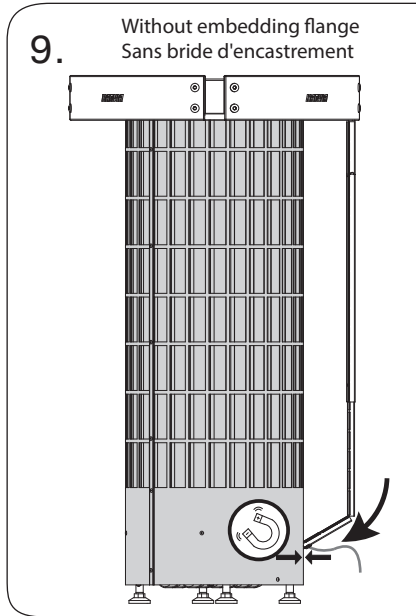

HPCU3L, HPCU4L

3000-3200 K
Warm white
Blanc chaud

Please remove all packaging plastics before installation!
Retirez tous les plastiques d'emballage avant l'installation!

Remove all packaging plastics before installation!
Remove adhesive backing from the LED strip!

Retirez tous les plastiques d'emballage avant l'installation!
Enlever le support adhésif de la bande LED!

This product may only be connected to the electrical network in accordance with the current regulations by an authorised, licensed professional electrician.