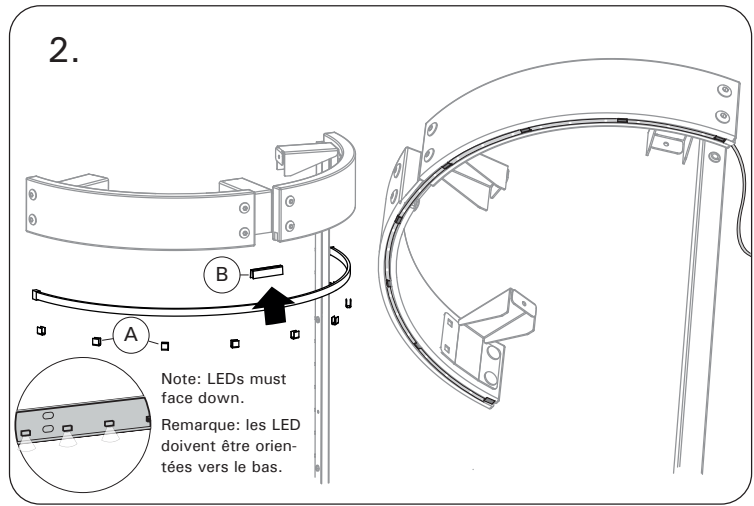

HPCU3L, HPCU4L

3000-3200 K
Warm white
Blanc chaud

Please remove all packaging plastics before installation!
Retirez tous les plastiques d'emballage avant l'installation!

Remove all packaging plastics before installation!
Remove adhesive backing from the LED strip!

Retirez tous les plastiques d'emballage avant l'installation!
Enlever le support adhésif de la bande LED!

This product may only be connected to the electrical network in accordance with the current regulations by an authorised, licensed professional electrician.