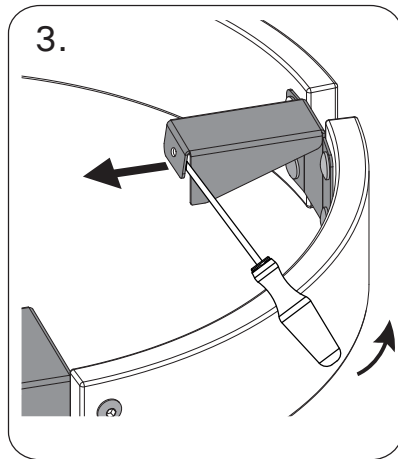

HPCU3L, HPCU4L

3000-3200 K
Warm white
Blanc chaud

Please remove all packaging plastics before installation!
Retirez tous les plastiques d'emballage avant l'installation!

Remove all packaging plastics before installation!
Remove adhesive backing from the LED strip!

Retirez tous les plastiques d'emballage avant l'installation!
Enlever le support adhésif de la bande LED!

This product may only be connected to the electrical network in accordance with the current regulations by an authorised, licensed professional electrician.