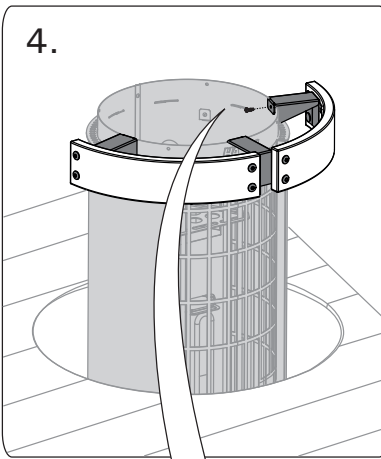

HPCU3L, HPCU4L

3000-3200 K
Warm white
Blanc chaud

Please remove all packaging plastics before installation!
Retirez tous les plastiques d'emballage avant l'installation!

Remove all packaging plastics before installation!
Remove adhesive backing from the LED strip!

Retirez tous les plastiques d'emballage avant l'installation!
Enlever le support adhésif de la bande LED!

This product may only be connected to the electrical network in accordance with the current regulations by an authorised, licensed professional electrician.