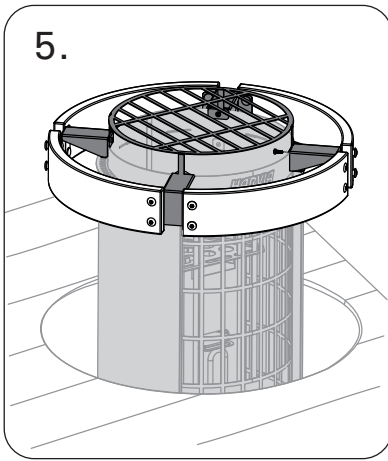

HPCU3L, HPCU4L

3000-3200 K
Warm white
Blanc chaud

Please remove all packaging plastics before installation!
Retirez tous les plastiques d'emballage avant l'installation!

Remove all packaging plastics before installation!
Remove adhesive backing from the LED strip!

Retirez tous les plastiques d'emballage avant l'installation!
Enlever le support adhésif de la bande LED!

This product may only be connected to the electrical network in accordance with the current regulations by an authorised, licensed professional electrician.