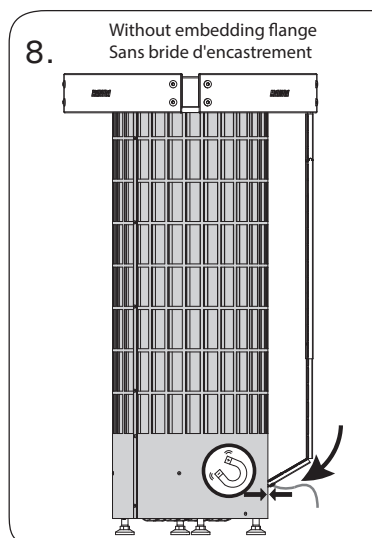

HPCU3L, HPCU4L

3000-3200 K
Warm white
Blanc chaud

Please remove all packaging plastics before installation!
Retirez tous les plastiques d'emballage avant l'installation!

Remove all packaging plastics before installation!
Remove adhesive backing from the LED strip!

Retirez tous les plastiques d'emballage avant l'installation!
Enlever le support adhésif de la bande LED!

This product may only be connected to the electrical network in accordance with the current regulations by an authorised, licensed professional electrician.