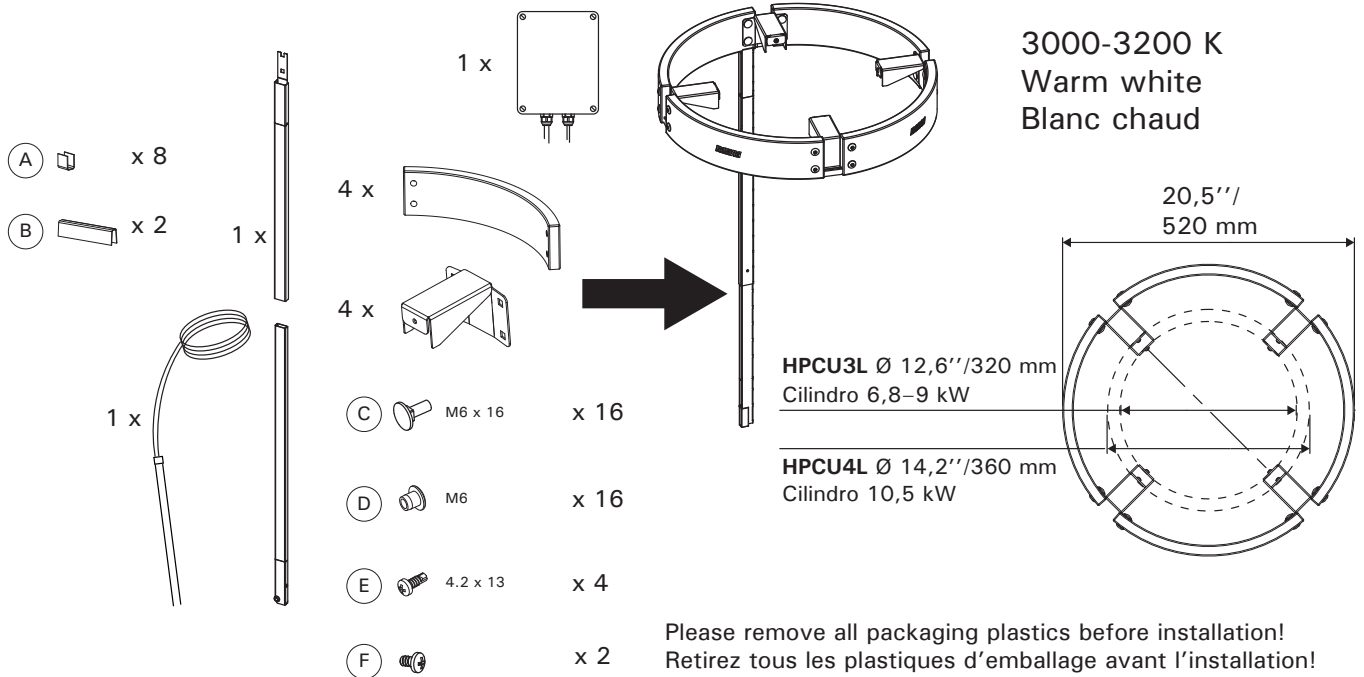

HPCU3L, HPCU4L

3000-3200 K
Warm white
Blanc chaud

Please remove all packaging plastics before installation!
Retirez tous les plastiques d'emballage avant l'installation!

Remove all packaging plastics before installation!
Remove adhesive backing from the LED strip!

Retirez tous les plastiques d'emballage avant l'installation!
Enlever le support adhésif de la bande LED!

This product may only be connected to the electrical network in accordance with the current regulations by an authorised, licensed professional electrician.