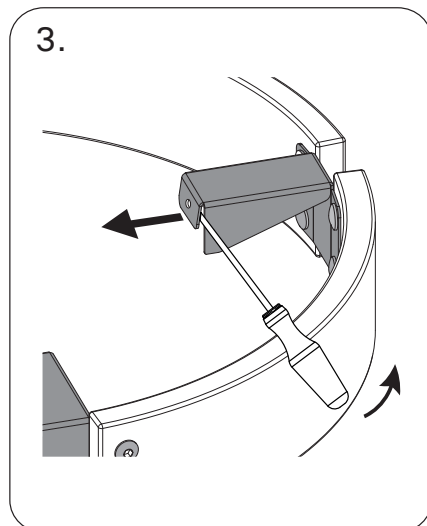

HPCU3L, HPCU4L

3000-3200 K
Warm white
Blanc chaud

Please remove all packaging plastics before installation!
Retirez tous les plastiques d'emballage avant l'installation!

Remove all packaging plastics before installation!
Remove adhesive backing from the LED strip!

Retirez tous les plastiques d'emballage avant l'installation!
Enlever le support adhésif de la bande LED!

This product may only be connected to the electrical network in accordance with the current regulations by an authorised, licensed professional electrician.