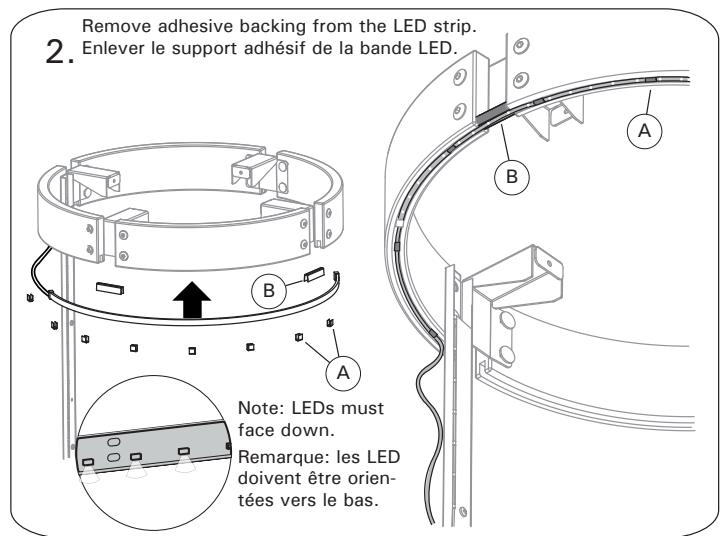

HPCU3L, HPCU4L

3000-3200 K
Warm white
Blanc chaud

Please remove all packaging plastics before installation!
Retirez tous les plastiques d'emballage avant l'installation!

Remove all packaging plastics before installation!
Remove adhesive backing from the LED strip!

Retirez tous les plastiques d'emballage avant l'installation!
Enlever le support adhésif de la bande LED!

This product may only be connected to the electrical network in accordance with the current regulations by an authorised, licensed professional electrician.