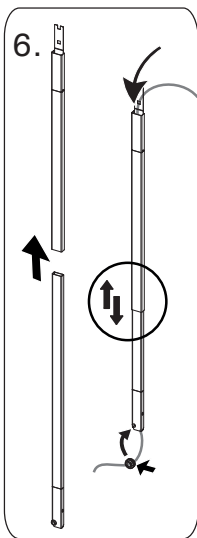

HPCU3L, HPCU4L

3000-3200 K
Warm white
Blanc chaud

Please remove all packaging plastics before installation!
Retirez tous les plastiques d'emballage avant l'installation!

Remove all packaging plastics before installation!
Remove adhesive backing from the LED strip!

Retirez tous les plastiques d'emballage avant l'installation!
Enlever le support adhésif de la bande LED!

This product may only be connected to the electrical network in accordance with the current regulations by an authorised, licensed professional electrician.