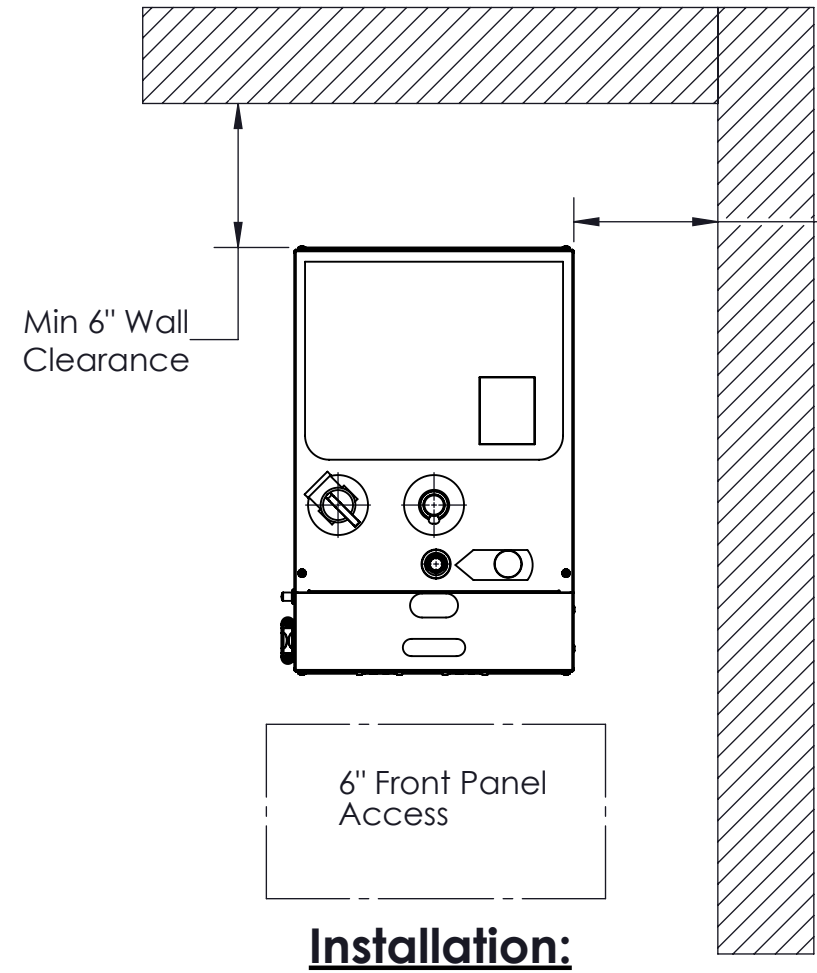

8

7

6

5

4

3

1

Top: