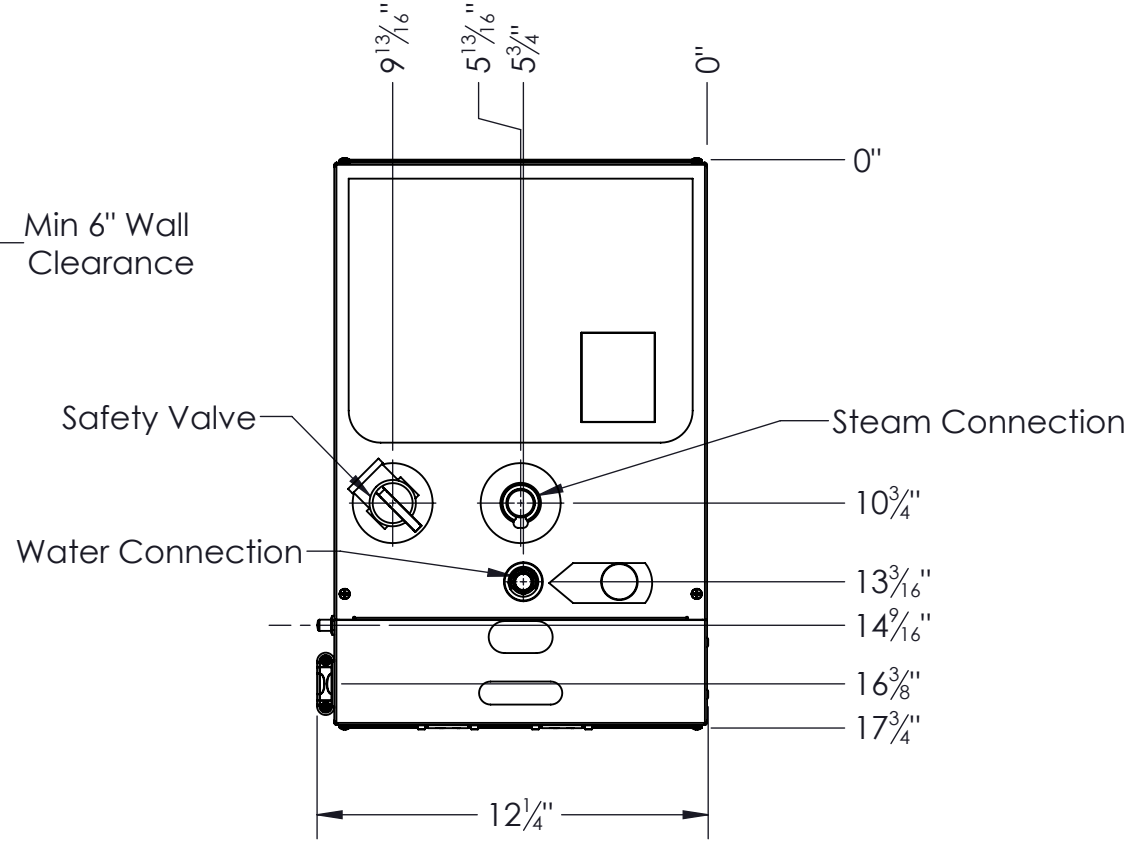

8

7

6

5

4

3

1

Top: