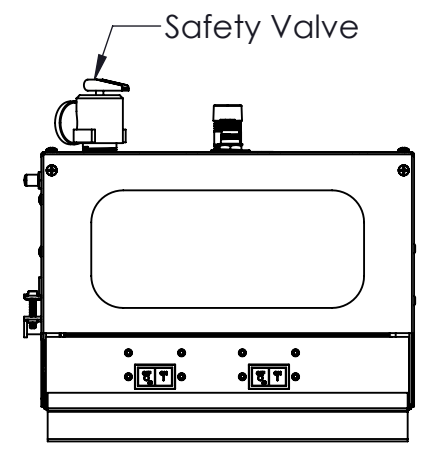

Left:

Front:

Right:

Back:

THERMOL STEAMBATH CO.
 ROUND ROCK, TEXAS

PROII Models - 575 and Up

SIZE	DWG NO.	REV
B		

SCALE: 1:6