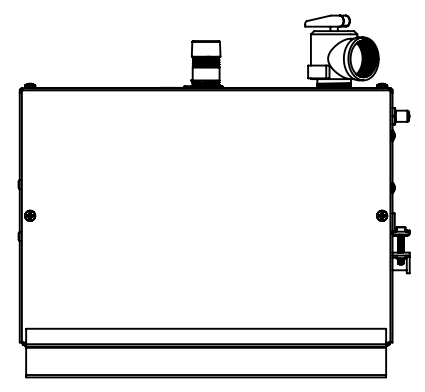

Left:

Front:

Right:

Back:

THERMOL STEAMBATH CO.
 ROUND ROCK, TEXAS

PROII Models - 575 and Up

SIZE	DWG NO.	REV
B		

SCALE: 1:6