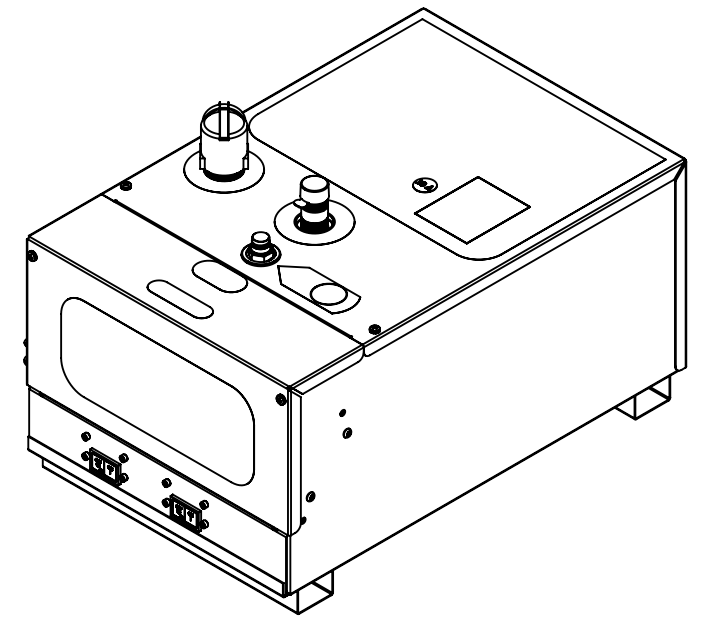

Left:

Front:

Right:

Back:

THERMOL STEAMBATH CO.
 ROUND ROCK, TEXAS

PROII Models - 575 and Up

SIZE	DWG NO.	REV
B		

SCALE: 1:6