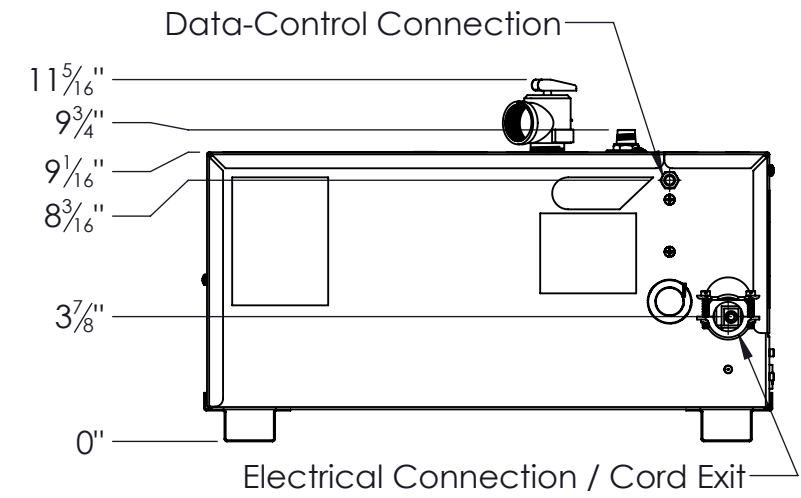

Left:

Front:

Right:

Back:

THERMOL STEAMBATH CO.
 ROUND ROCK, TEXAS

PROII Models - 575 and Up

SIZE	DWG NO.	REV
B		

SCALE: 1:6