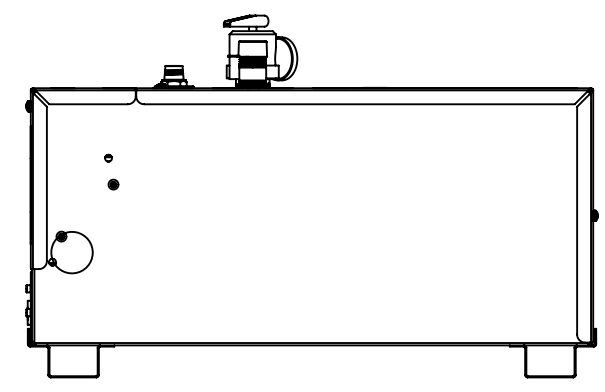

Left:

Front:

Right:

Back:

THERMOL STEAMBATH CO.
 ROUND ROCK, TEXAS

PROII Models - 575 and Up

SIZE	DWG NO.	REV
B		

SCALE: 1:6