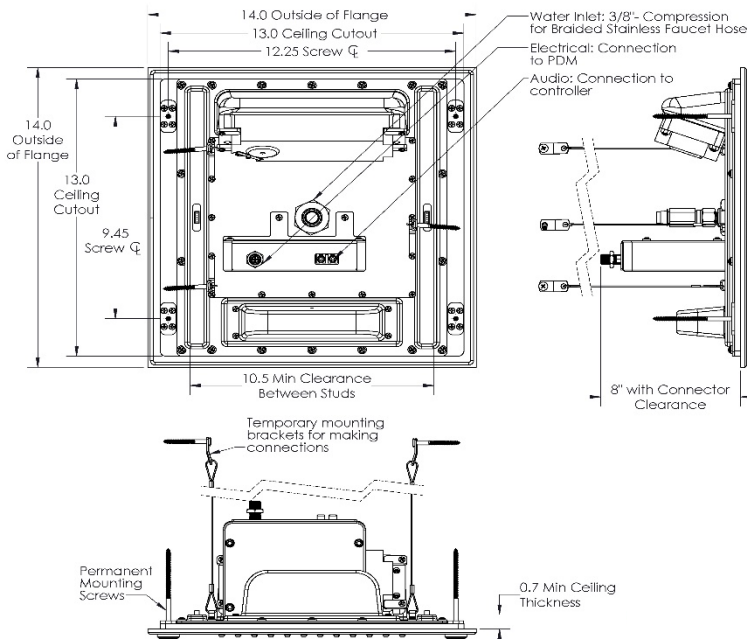

Installation Notes:

Overall size is 14.0” SQ x 14.0” tall and requires approx. 13.0” x 13.0” cutout in the shower ceiling. The unit is self-contained as one piece and extends into the ceiling space 8.0” plus plumbing connection clearance. Use a 3/8” compression fitting and a flexible potable waterline to connect to the Rainhead. Use only potable water and approved plumbing fittings for any shower connection. Refer to ThermaSol Installation Instructions for a full-sized template and detailed installation and operation instructions.

PN = Polished Nickel
 SN = Satin Nickel
 BN = Black Nickel
 MB = Matte Black
 AN = Antique Nickel
 PG = Polished Gold
 ORB = Oil Rubbed Bronze
 WHT = White

Product Specification:

A self-contained, Light and Sound Rainhead module that creates high-intensity chromatherapy lights and sounds. Rainhead is rated at 1.8 GPM Max. at 80 PSI and requires a separate diverter port with shut off valve. Powered by: provided PDM power supply.