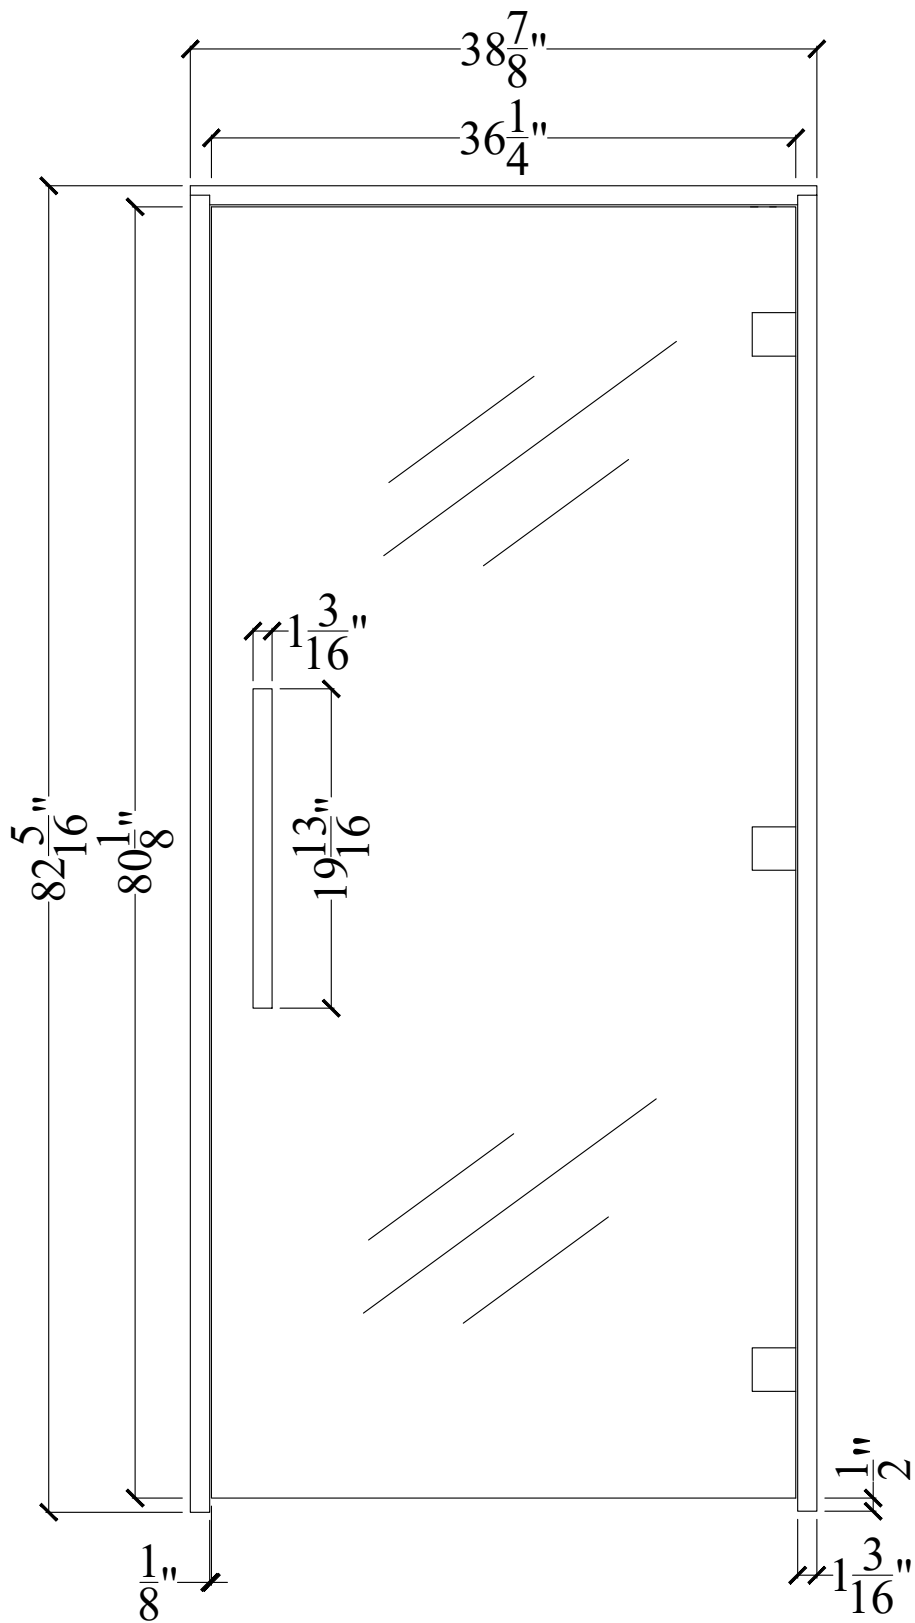

# PROSAUNAS

Perfection in Sauna

TYPE:  
PROSAUNAS 36x80 ALL GLASS  
SAUNA DOOR (ADA)

DRAWING NUMBER:  
#476343

ROUGH IN DIMENSIONS:  
 $39\frac{1}{2}$ " x  $82\frac{1}{2}$ "

DATE:  
4/16/2024